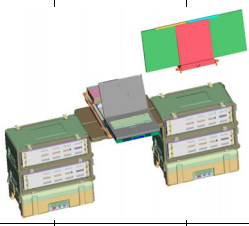

GSA Schedule GS35F-4812F

T2C3

TACTICAL COMPUTER AND COMMUNICATIONS BUILDING BLOCKS

Case Style		2100	2200	2300
MT	Empty Cases	C00230	C00231	C00232
DT	Desktop Unit			C00229
PP	Power Cases with VDC Outputs		C00139	
R	Regular (or Cut Foam) Cases		C00129	
RG	Cut Foam Cases with GPS Functionality		C00131	
RS	Regular Secure Communications			
RT	Cut Foam Case with Satellite Communications Capability		C00130	
T	Satellite Communications System	C00090		
TL	Lightweight Satellite Communications System		C00222	
TS	Secure Satellite Communications System	C00121		
TT	TEMPEST Systems	C00123		
TD	Dual Satellite Communications System	C00122	C00255	
TN	19" Rack Configuration System	C00124	C00125	C00228