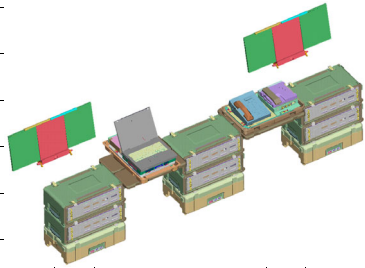

GSA Schedule GS35F-4812F

T2C3

TACTICAL COMPUTER AND COMMUNICATIONS BUILDING BLOCKS

Case Style		2100	2200	2300
MT	Empty Cases	C00230	C00231	C00232
DT	Desktop Unit			C00229
PP	Power Cases with VDC Outputs		C00139	
R	Regular (or Cut Foam) Cases		C00129	
RG	Cut Foam Cases with GPS Functionality		C00131	
RS	Regular Secure Communications			
RT	Cut Foam Case with Satellite Communications Capability		C00130	
T	Satellite Communications System	C00090		
TL	Lightweight Satellite Communications System		C00222	
TS	Secure Satellite Communications System	C00121		
TT	TEMPEST Systems	C00123		
TD	Dual Satellite Communications System	C00122	C00255	
TN	19" Rack Configuration System	C00124	C00125	C00228