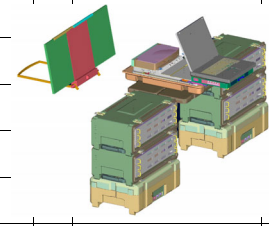

GSA Schedule GS35F-4812F

T2C3

TACTICAL COMPUTER AND COMMUNICATIONS BUILDING BLOCKS

Case Style		2100	2200	2300
MT	Empty Cases	C00230	C00231	C00232
DT	Desktop Unit			C00229
PP	Power Cases with VDC Outputs		C00139	
R	Regular (or Cut Foam) Cases		C00129	
RG	Cut Foam Cases with GPS Functionality		C00131	
RS	Regular Secure Communications			
RT	Cut Foam Case with Satellite Communications Capability		C00130	
T	Satellite Communications System	C00090		
TL	Lightweight Satellite Communications System		C00222	
TS	Secure Satellite Communications System	C00121		
TT	TEMPEST Systems	C00123		
TD	Dual Satellite Communications System	C00122	C00255	
TN	19" Rack Configuration System	C00124	C00125	C00228